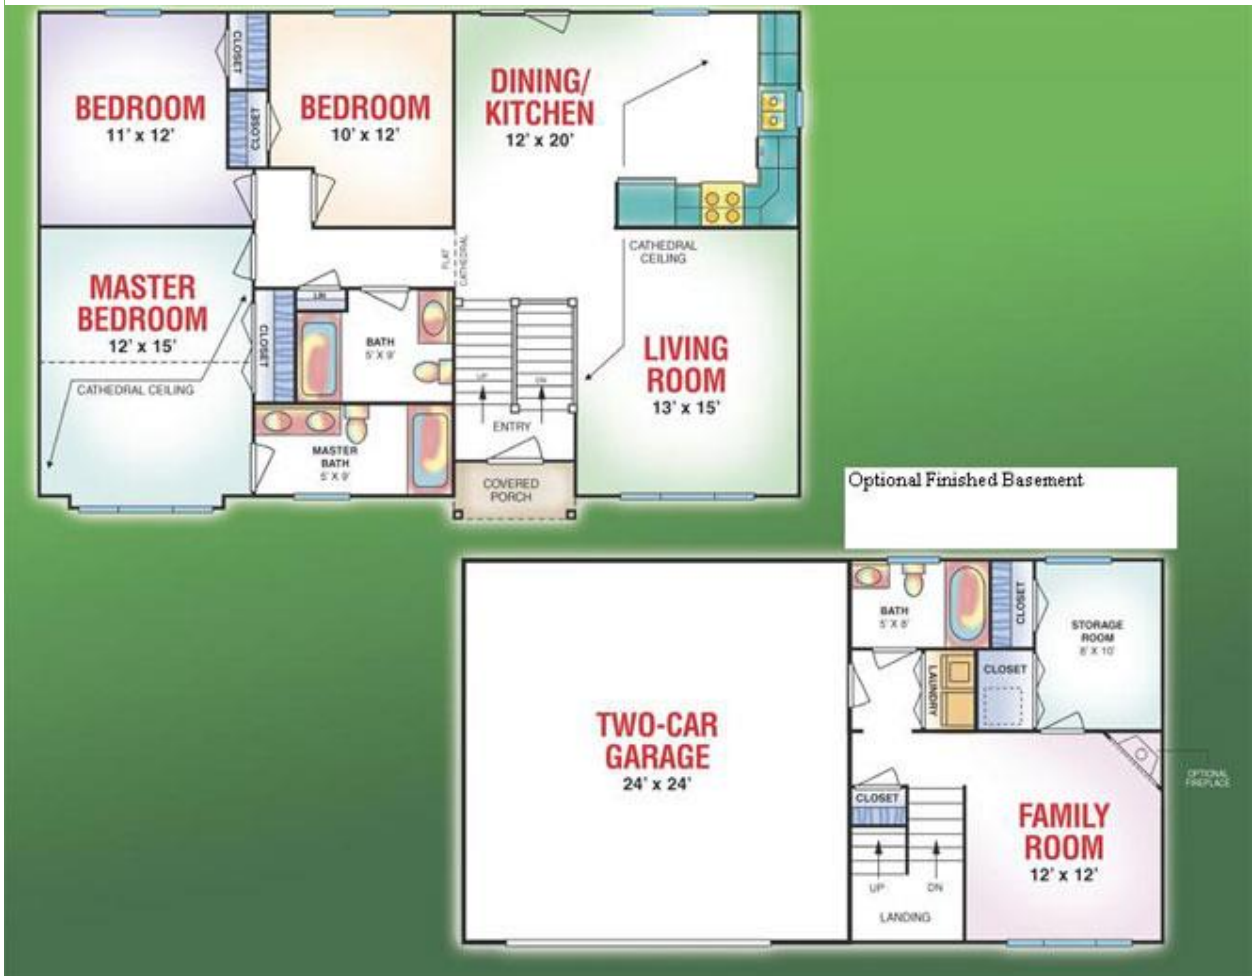

Saratoga 2,763 sq ft – 4 Bedrooms – 2.5 Bath – 2 Car Garage

Seabrook

Seabrook 2,763 sq ft – 3 Bedrooms – 2 Bath – 2 Car Garage

Sheraton

Sheraton 2,301 sq ft – 4 Bedrooms – 2.5 Bath – 2 Car Garage

Sir Walter

Sir Walter 1,221 sq ft – 3 Bedrooms – 2 Bath – 2 Car Garage

Sundance

Sundance 1,420 sq ft – 3 Bedrooms – 1.5 Bath – 2 Car Garage

Winsted

Winsted 1,500 sq ft – 3 Bedrooms – 2.5 Bath – 2 Car Garage

Wyndham

Wyndham 2,763 sq ft – 3 Bedrooms – 2.5 Bath – 2 Car Garage