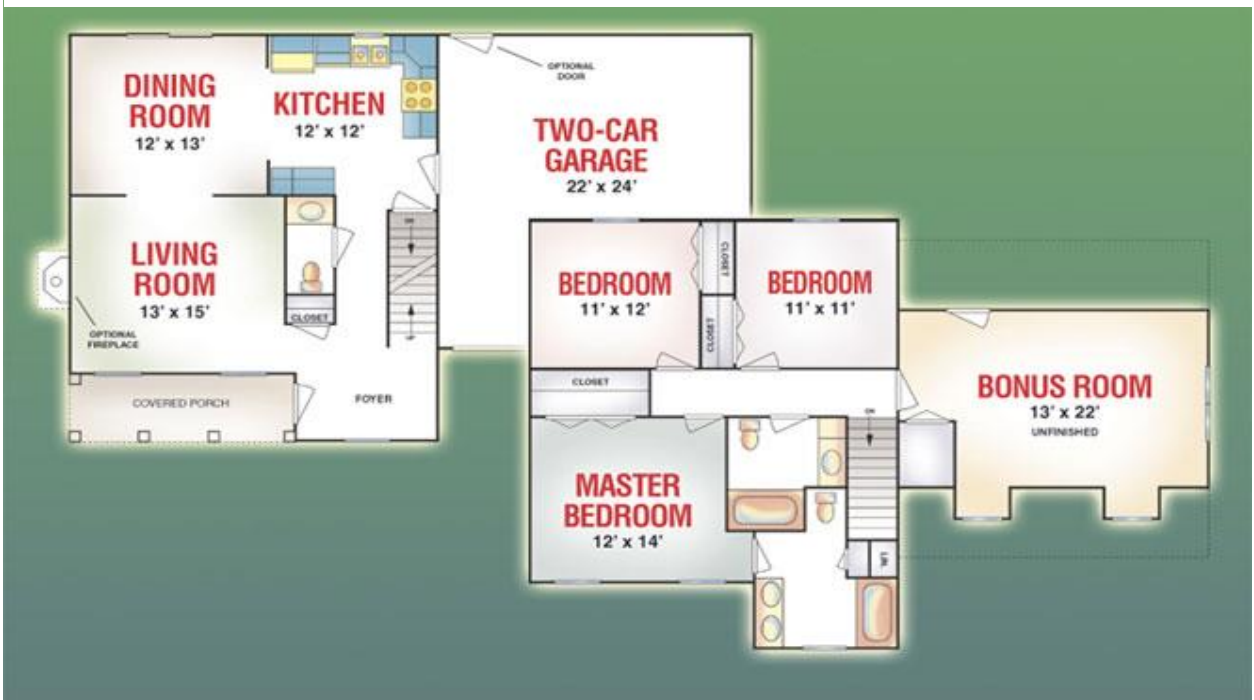

Fairfield 2,165 sq ft – 4 Bedrooms – 2.5 Bath – 2 Car Garage

Halifax

Halifax 1,344 sq ft – 3 Bedrooms – 2.5 Bath – 2 Car Garage

Hampton

Hampton 2,364 sq ft – 4 Bedrooms – 2.5 Bath – 2 Car Garage

Jamestown

Jamestown 3 Bedrooms – 2.5 Bath – 2 Car Garage

Saratoga 2,763 sq ft – 4 Bedrooms – 2.5 Bath – 2 Car Garage

Seabrook

Seabrook 2,763 sq ft – 3 Bedrooms – 2 Bath – 2 Car Garage

Sheraton

Sheraton 2,301 sq ft – 4 Bedrooms – 2.5 Bath – 2 Car Garage

Sir Walter

Sir Walter 1,221 sq ft – 3 Bedrooms – 2 Bath – 2 Car Garage

Sundance

Sundance 1,420 sq ft – 3 Bedrooms – 1.5 Bath – 2 Car Garage

Winsted

Winsted 1,500 sq ft – 3 Bedrooms – 2.5 Bath – 2 Car Garage

Wyndham

Wyndham 2,763 sq ft – 3 Bedrooms – 2.5 Bath – 2 Car Garage